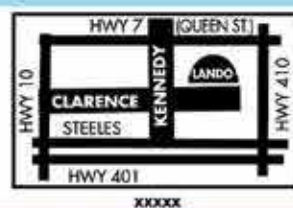

\$69

**CANADA'S LARGEST LIGHTING SHOWROOM!**

FAMILY OWNED AND OPERATED  
SERVING ONTARIO RESIDENTS FOR OVER 40 YEARS

210 CLARENCE ST., BRAMPTON 905.453.6403 905.453.9881

[www.landolightinggalleries.ca](http://www.landolightinggalleries.ca)