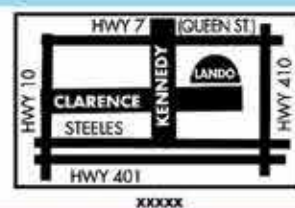

\$69

**CANADA'S LARGEST LIGHTING SHOWROOM!**

FAMILY OWNED AND OPERATED  
SERVING ONTARIO RESIDENTS FOR OVER 40 YEARS

210 CLARENCE ST., BRAMPTON 905.453.6403 905.453.9881

[www.landolightinggalleries.ca](http://www.landolightinggalleries.ca)