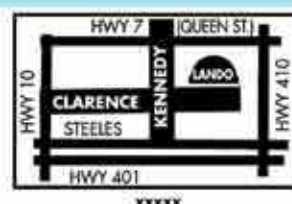

REMEMBER TO USE ONLY CERTIFIED ELECTRICIANS

VOTED # 1 LIGHTING SHOWROOM IN THE GTA - WITH OVER 30,000 SQ FT OF DISPLAY

SALE! SALE! SALE!

CANADA'S LARGEST LIGHTING SHOWROOM!

FAMILY OWNED AND OPERATED
SERVING ONTARIO RESIDENTS FOR OVER 40 YEARS