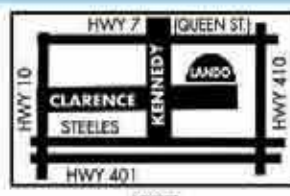

REMEMBER TO USE ONLY CERTIFIED ELECTRICIANS

VOTED # 1 LIGHTING SHOWROOM IN THE GTA - WITH OVER 30,000 SQ FT OF DISPLAY

SALE! SALE! SALE!

CANADA'S LARGEST LIGHTING SHOWROOM!

FAMILY OWNED AND OPERATED
SERVING ONTARIO RESIDENTS FOR OVER 40 YEARS