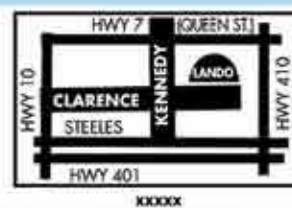

REMEMBER TO USE ONLY CERTIFIED ELECTRICIANS

VOTED # 1 LIGHTING SHOWROOM IN THE GTA - WITH OVER 30,000 SQ FT OF DISPLAY

SALE! SALE! SALE!

CANADA'S LARGEST LIGHTING SHOWROOM!

FAMILY OWNED AND OPERATED
SERVING ONTARIO RESIDENTS FOR OVER 40 YEARS