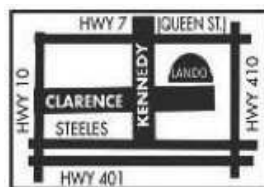

TELEPHONE
ORDERS
WELCOME;
WE'LL SHIP
ANYWHERE!